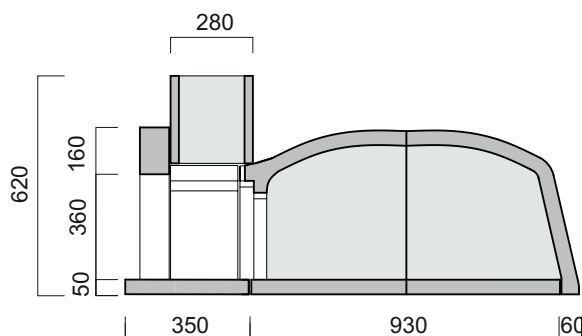

VESUVIO

Mod.90 - Residential woodburning oven

Oven with Arch KIT

Oven assembling KIT with Arch KIT

Oven without Arch KIT

VESUVIO 90 + ARCH KIT

Components: 4 floor elements, 4 dome elements, 1 sill, 1 metal door with thermometer, 2 lateral parts, brick style arch, standard hood.

Oven external dimensions (mm)	Length 1340 x Width 1090 x Height 620
Flue dimensions (recommended, mm)	180
Pizza capacity (no. of pizzas at a time)	3/4
Oven weight with Arch KIT - Oven only (Kg)	310 - 220