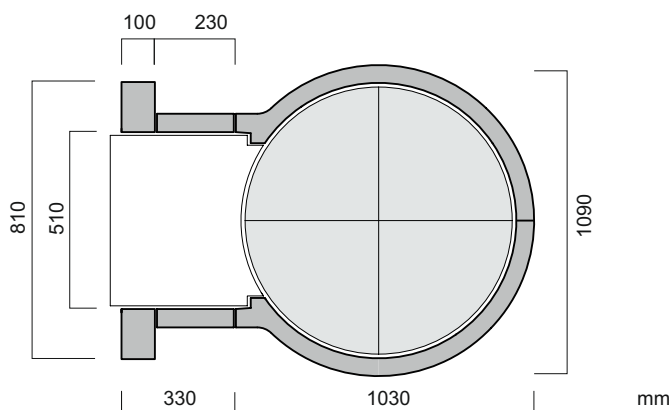

VESUVIO

Mod.90 - Residential woodburning oven

Oven with Arch KIT

Oven assembling KIT with Arch KIT

Oven without Arch KIT

VESUVIO 90 + ARCH KIT

Components: 4 floor elements, 4 dome elements, 1 sill, 1 metal door with thermometer, 2 lateral parts, brick style arch, standard hood.

Oven external dimensions (mm)	Length 1340 x Width 1090 x Height 620
Flue dimensions (recommended, mm)	180
Pizza capacity (no. of pizzas at a time)	3/4
Oven weight with Arch KIT - Oven only (Kg)	310 - 220