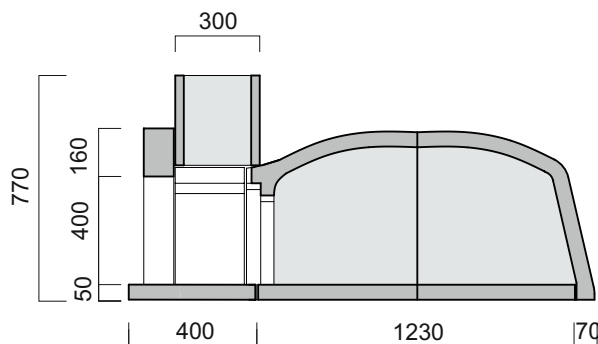

POSITANO

Mod.120 - Residential woodburning oven

Oven with Arch KIT

Oven assembling KIT with Arch KIT

Oven without Arch KIT

POSITANO 120 + ARCH KIT

Components: 4 floor elements, 4 dome elements, 1 sill, 1 metal door with thermometer, 2 lateral parts, brick style arch, standard hood.

Oven external dimensions (mm)	Length 1700 x Width 1370 x Height 770
Flue dimensions (recommended, mm)	250
Pizza capacity (no. of pizzas at a time)	6/8
Oven weight with Arch KIT - Oven only (Kg)	490 - 380