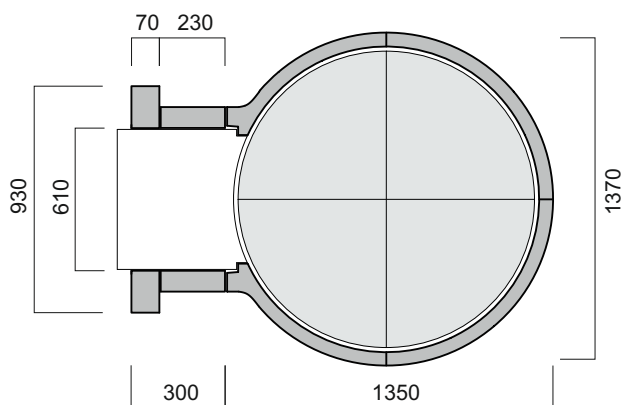

POSITANO

Mod.120 - Residential woodburning oven

Oven with Arch KIT

Oven assembling KIT with Arch KIT

Oven without Arch KIT

POSITANO 120 + ARCH KIT

Components: 4 floor elements, 4 dome elements, 1 sill, 1 metal door with thermometer, 2 lateral parts, brick style arch, standard hood.

Oven external dimensions (mm)	Length 1700 x Width 1370 x Height 770
Flue dimensions (recommended, mm)	250
Pizza capacity (no. of pizzas at a time)	6/8
Oven weight with Arch KIT - Oven only (Kg)	490 - 380