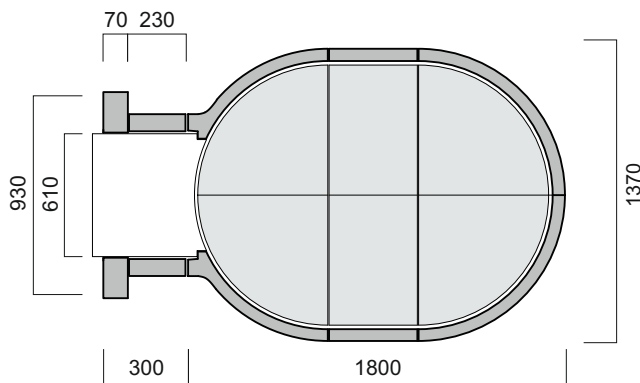

SORRENTO

Mod.120 x 165 - Residential woodburning oven

Oven with Arch KIT

Oven assembling KIT with Arch KIT

Oven without Arch KIT

SORRENTO 120 X 165 + ARCH KIT

Components: 6 floor elements, 6 dome elements, 1 sill, 1 metal door with thermometer, 2 lateral parts, brick style arch, standard hood.

Oven external dimensions (mm)	Length 2150 x Width 1370 x Height 770
Flue dimensions (recommended, mm)	250
Pizza capacity (no. of pizzas at a time)	10/12
Oven weight with Arch KIT - Oven only (Kg)	640 - 530