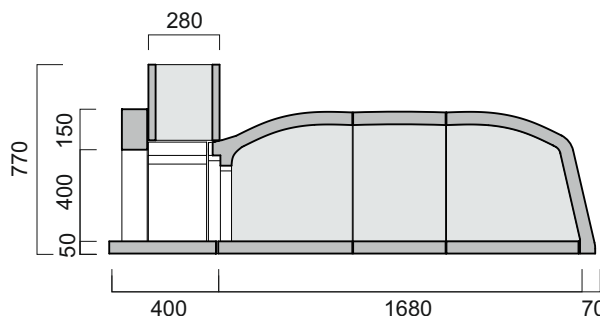

SORRENTO

Mod.120 x 165 - Residential woodburning oven

Oven with Arch KIT

Oven assembling KIT with Arch KIT

Oven without Arch KIT

SORRENTO 120 X 165 + ARCH KIT

Components: 6 floor elements, 6 dome elements, 1 sill, 1 metal door with thermometer, 2 lateral parts, brick style arch, standard hood.

Oven external dimensions (mm)	Length 2150 x Width 1370 x Height 770
Flue dimensions (recommended, mm)	250
Pizza capacity (no. of pizzas at a time)	10/12
Oven weight with Arch KIT - Oven only (Kg)	640 - 530